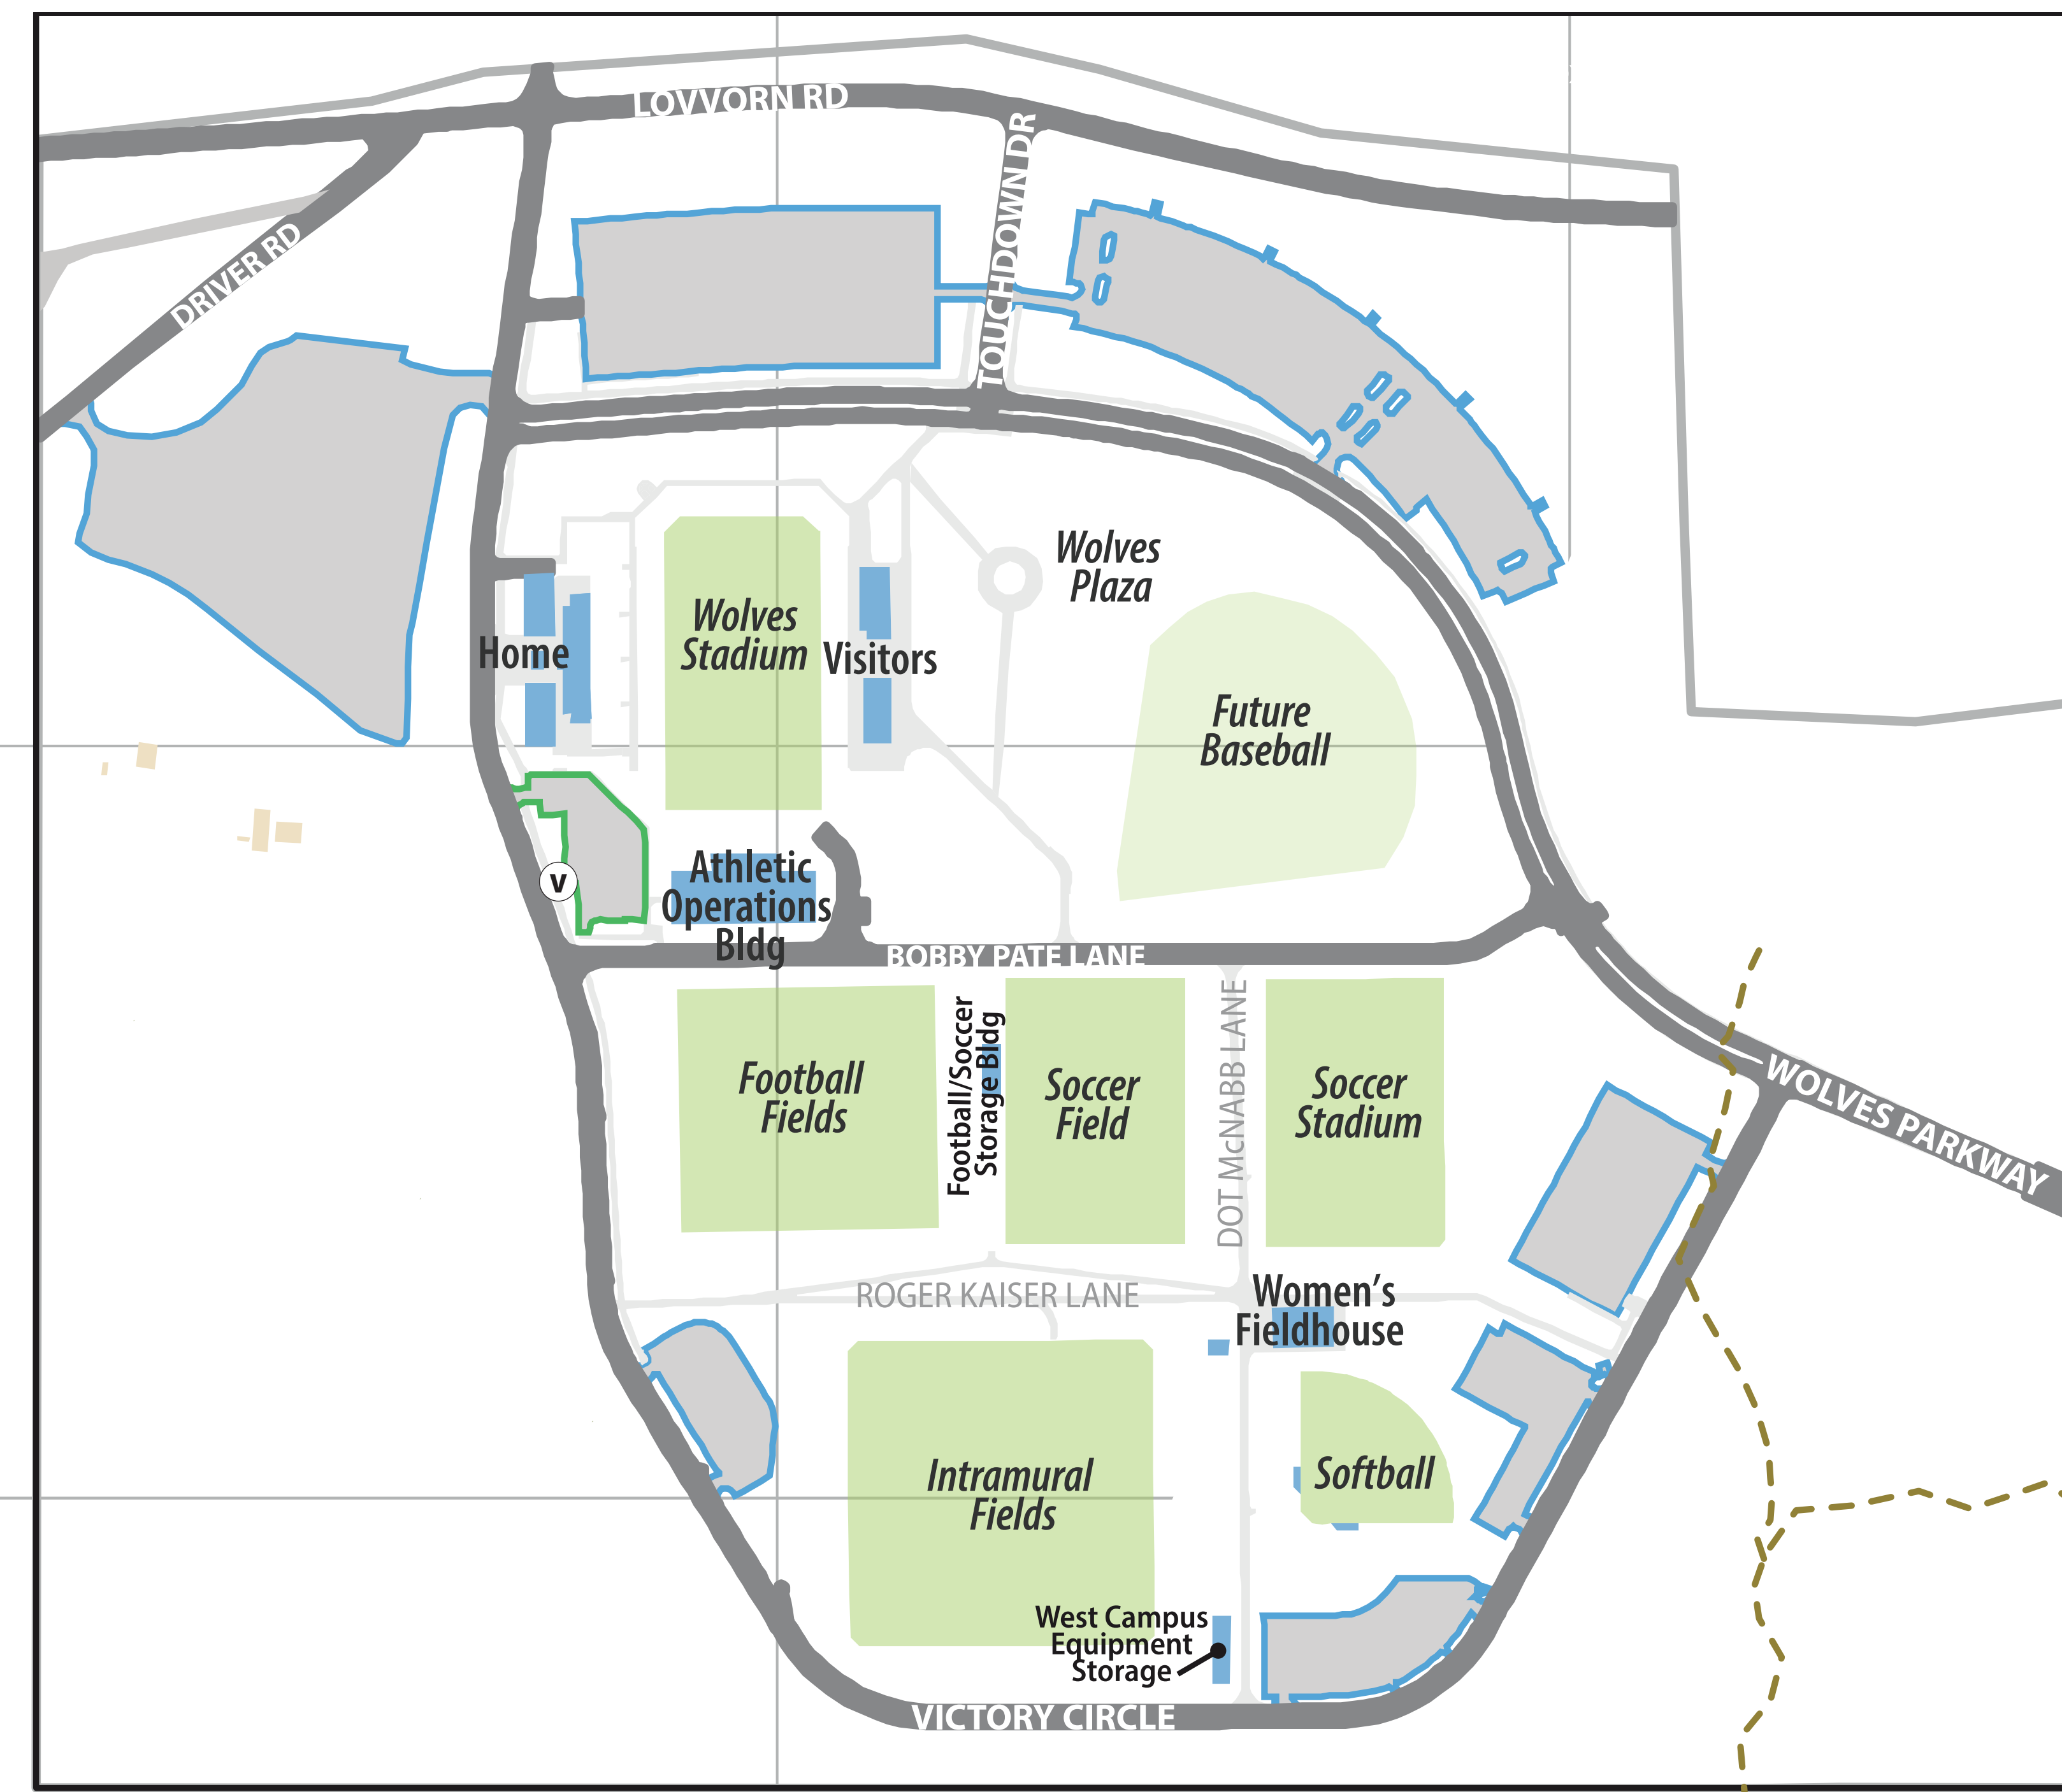

2023-2024 Parking Zones Map

- Faculty/Staff (FS)
- Open Parking (OP)
- Commuter (C)
- The Village (TV)
- Residential Parking
- Faculty, Staff, Commuter Parking (F/S/C)
- Visitor Parking
- AMP Parking

A - SANFORD HALL	I - MILLER HALL
B - PARKER HALL	J - MELSON HALL
C - MANDEVILLE HALL	K - CALLAWAY / CALLAWAY ANNEX
D - ADAMSON HALL	L - GUNN HALL
E - MOMENTUM CENTER	M - KENNEDY CHAPEL
F - MARTHA MUNRO HALL	N - BONNER HOUSE
G - ANTHROPOLOGY	O - COBB HALL
H - OLD AUDITORIUM	

**UNIVERSITY OF
WEST GEORGIA**