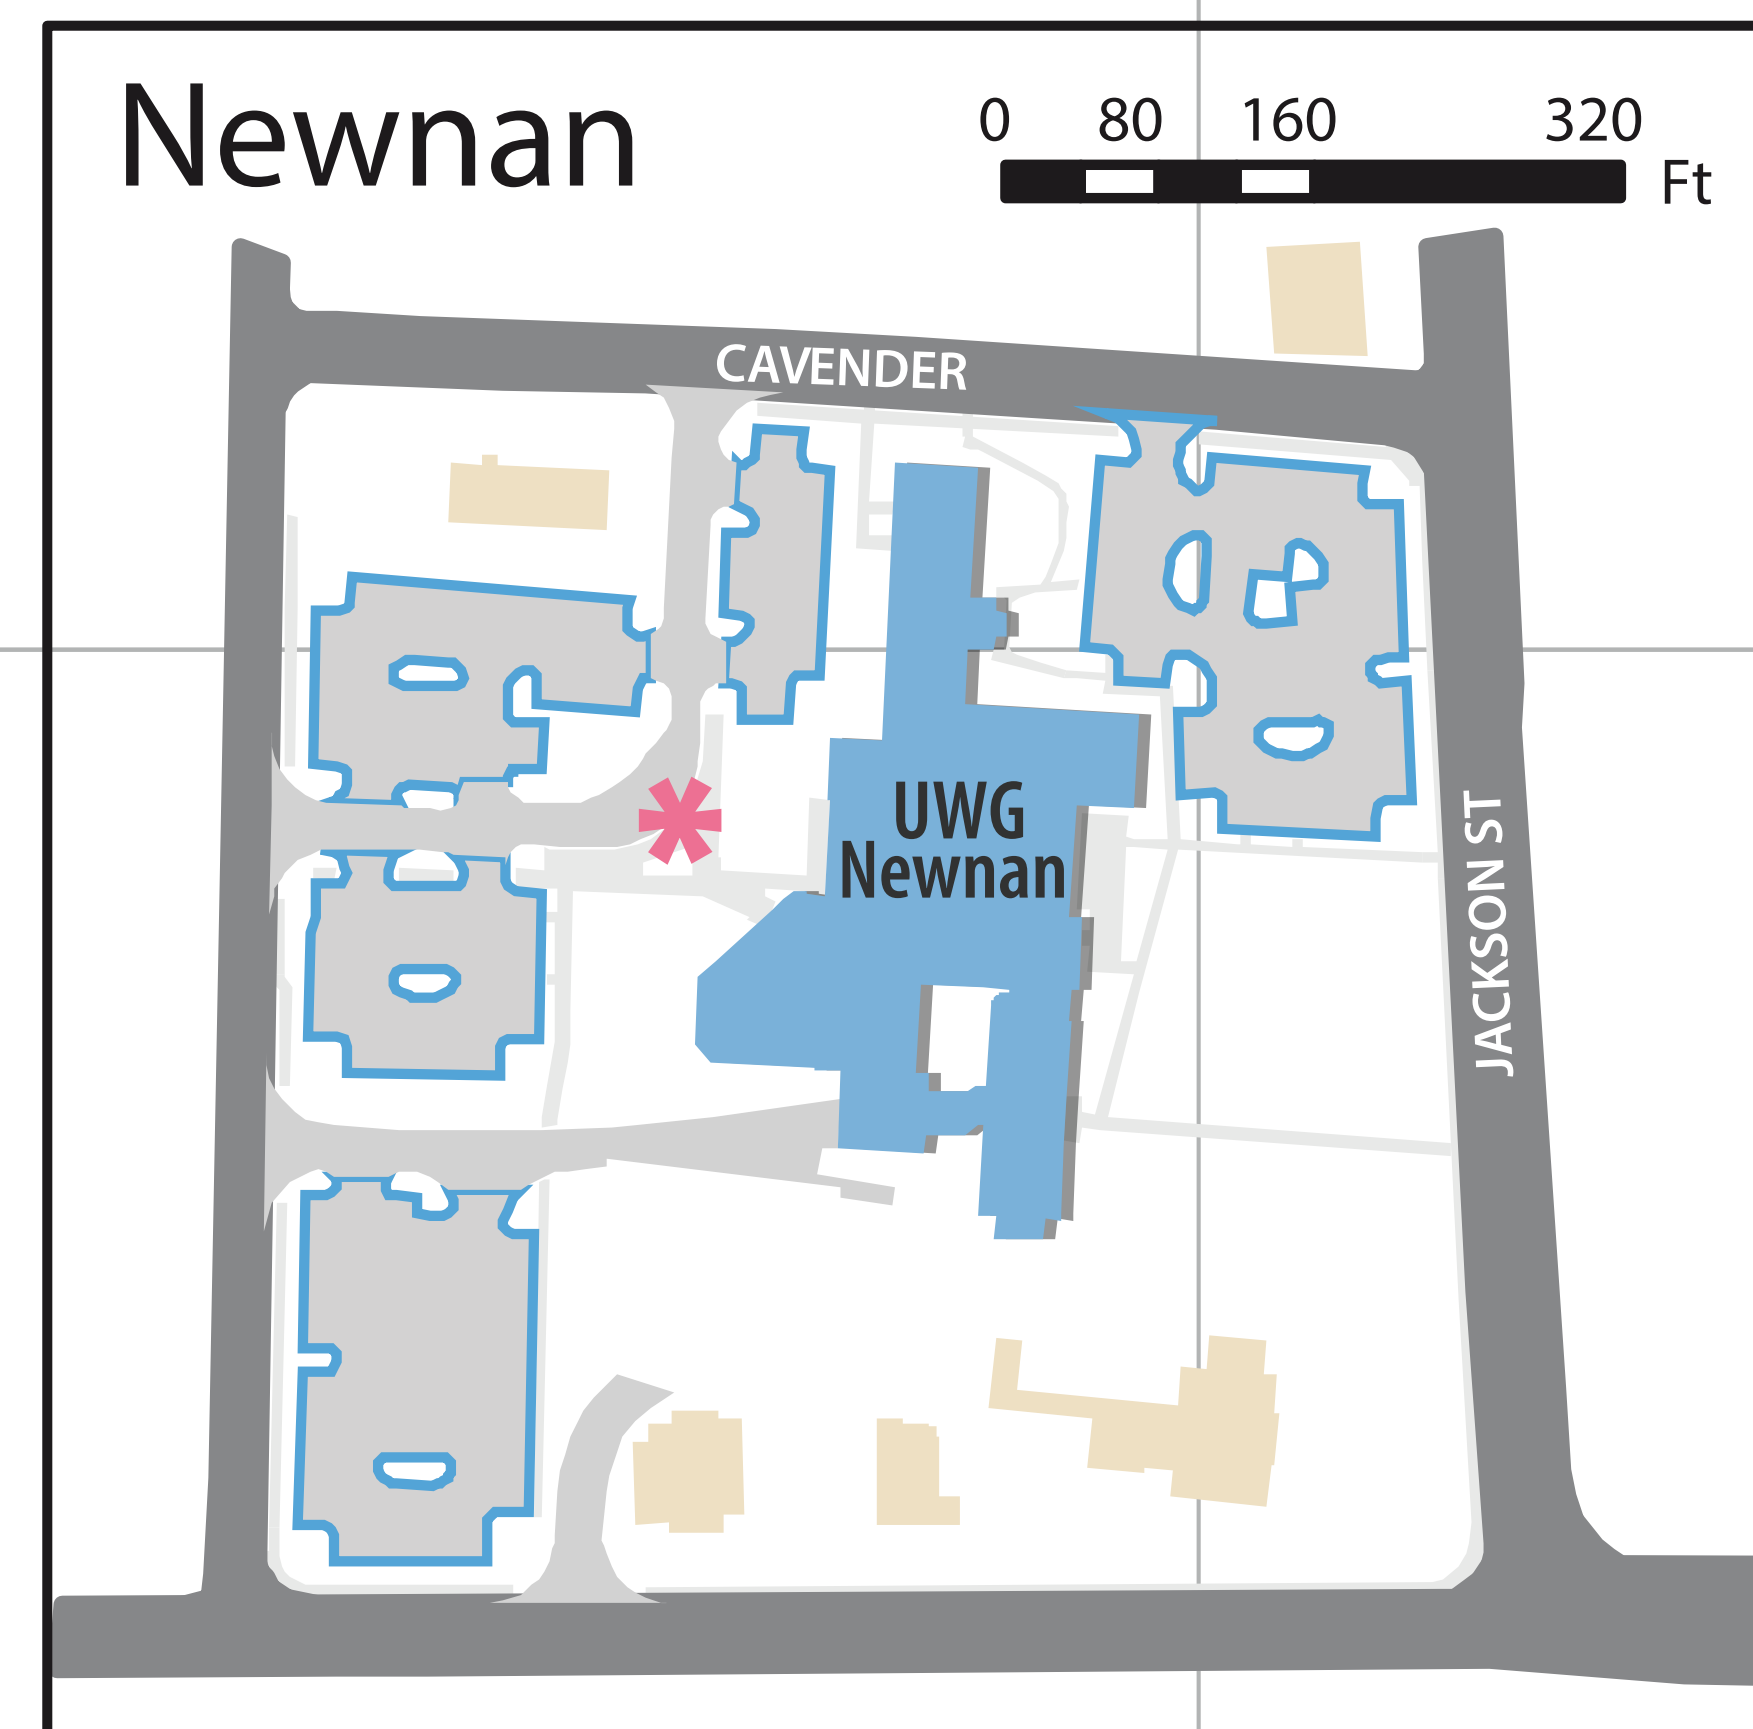

2023-2024 Parking Zones Map

- Faculty/Staff (FS)
- Open Parking (OP)
- Commuter (C)
- The Village (TV)
- Residential Parking
- Faculty, Staff, Commuter Parking (F/S/C)
- Visitor Parking
- AMP Parking

A - SANFORD HALL	I - MILLER HALL
B - PARKER HALL	J - MELSON HALL
C - MANDEVILLE HALL	K - CALLAWAY / CALLAWAY ANNEX
D - ADAMSON HALL	L - GUNN HALL
E - MOMENTUM CENTER	M - KENNEDY CHAPEL
F - MARTHA MUNRO HALL	N - BONNER HOUSE
G - ANTHROPOLOGY	O - COBB HALL
H - OLD AUDITORIUM	