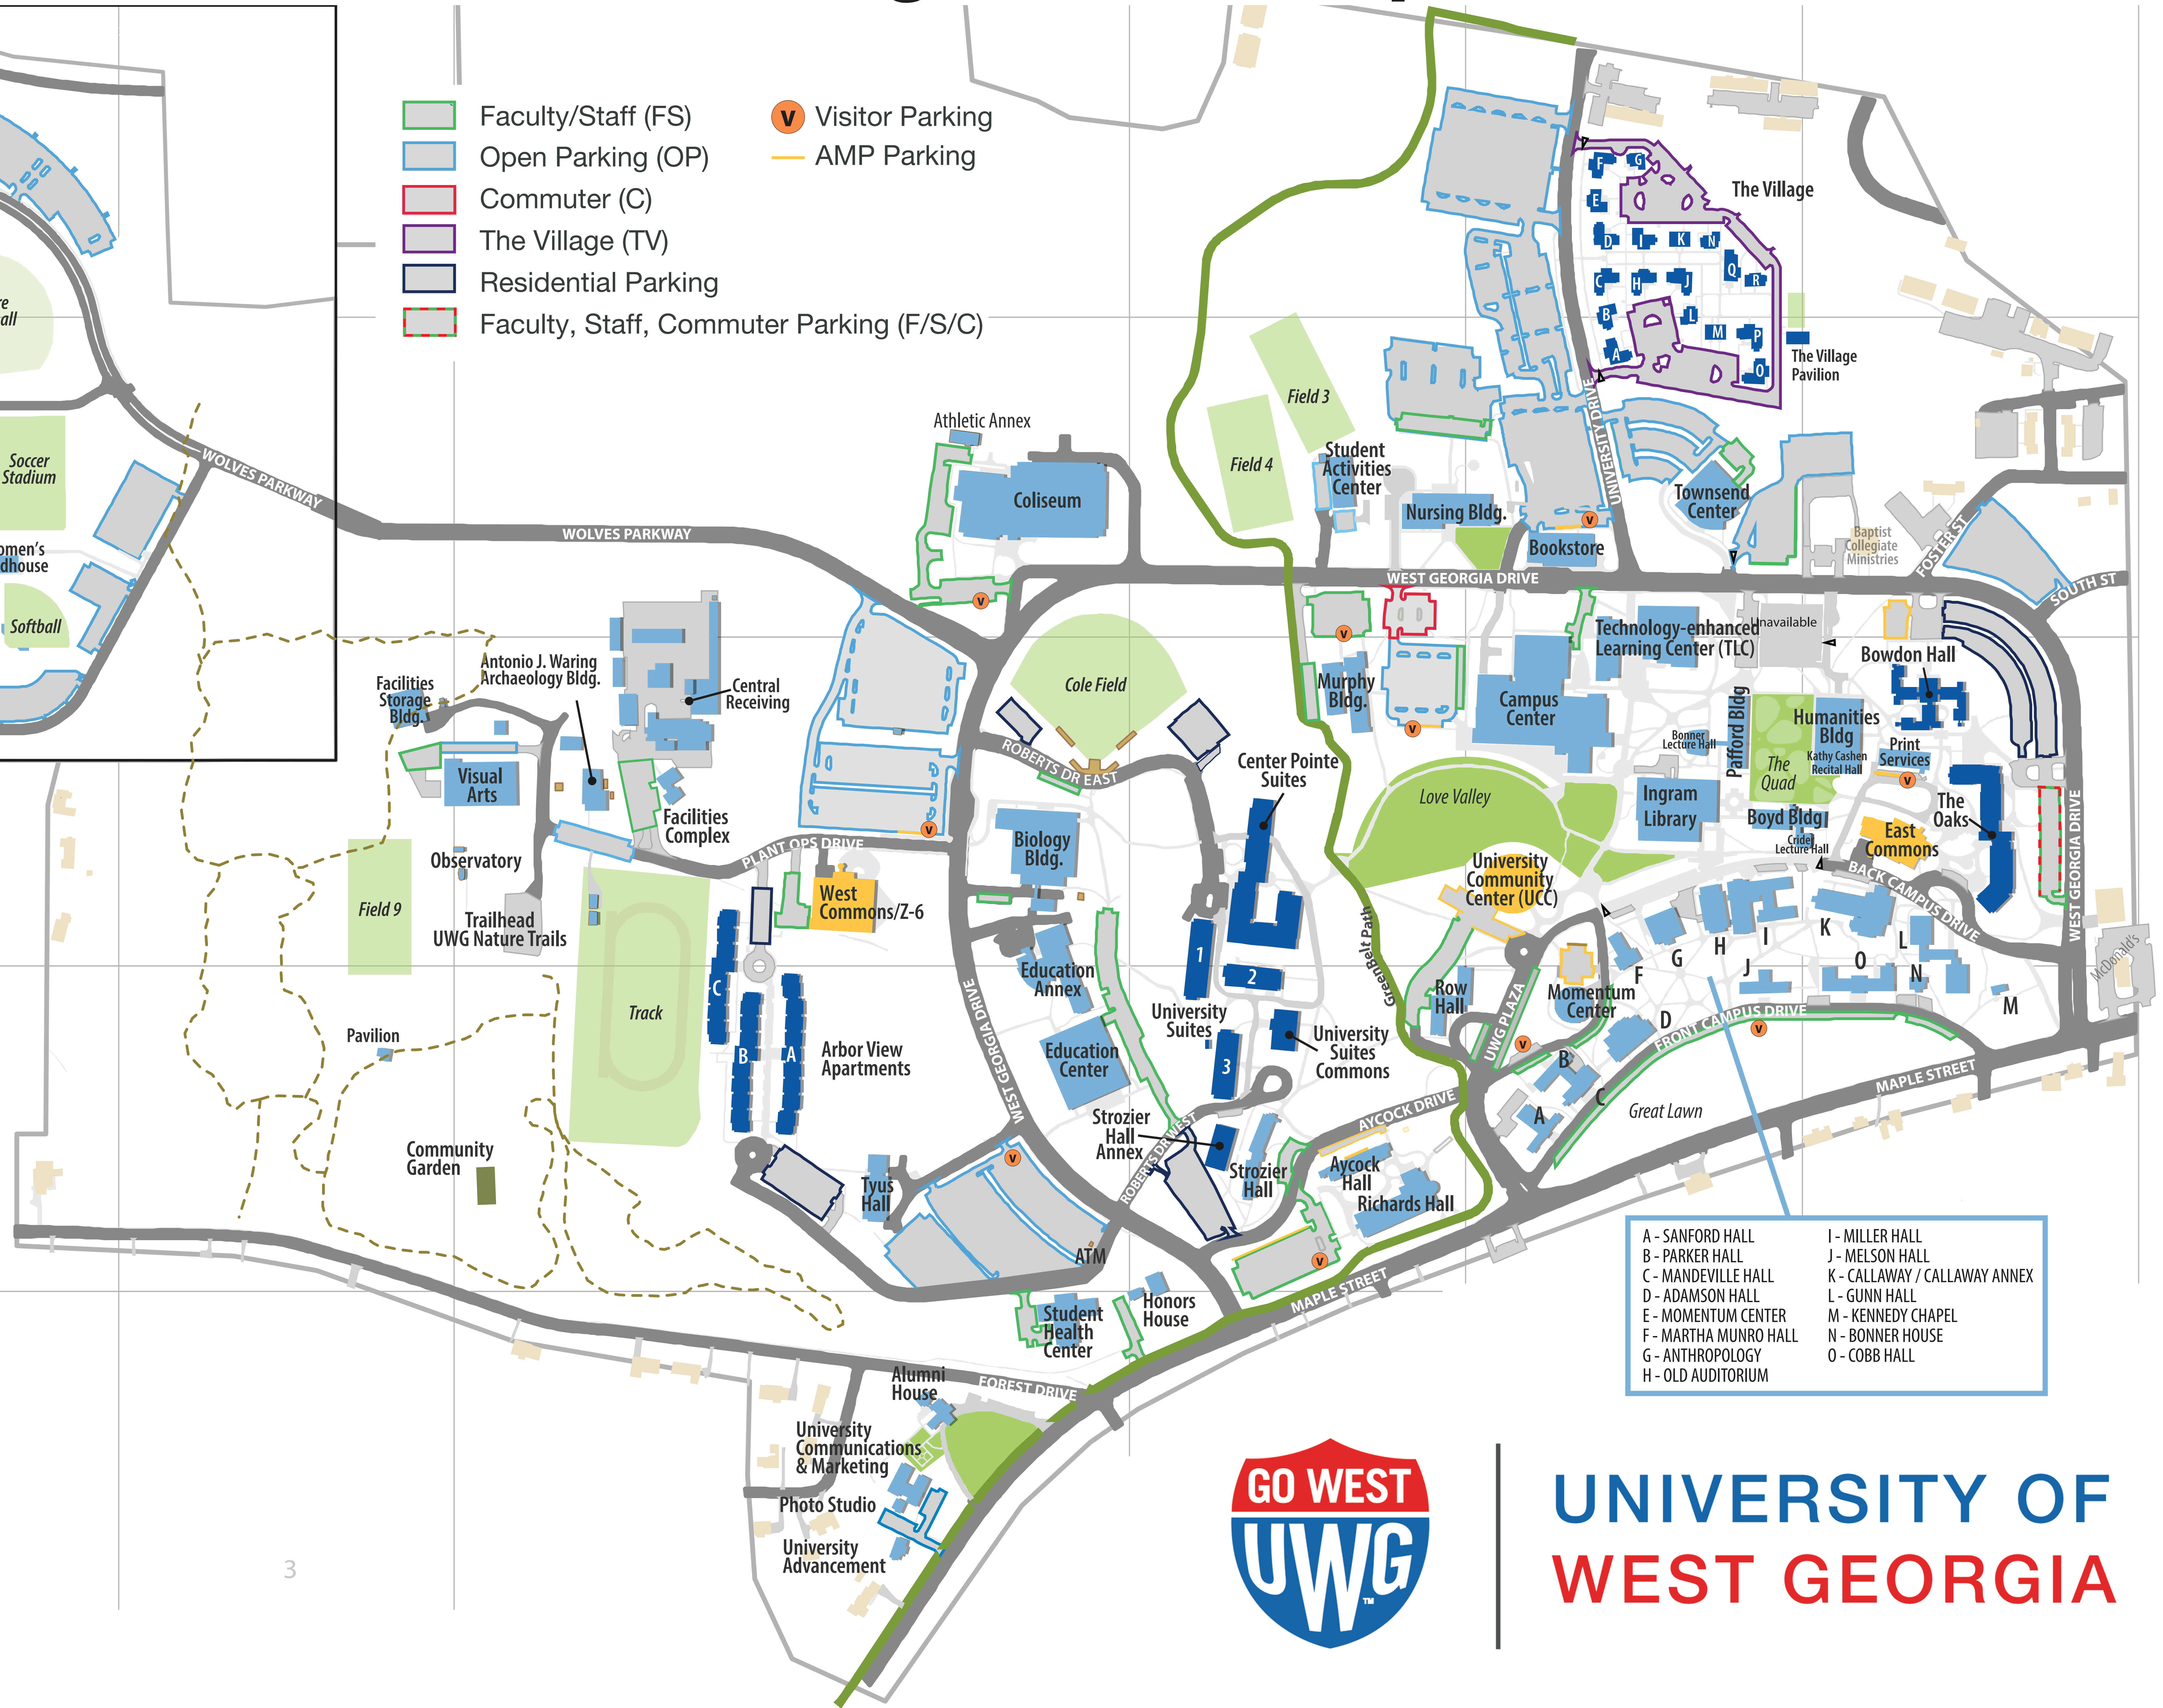

2023-2024 Parking Zones Map

- Faculty/Staff (FS)
- Open Parking (OP)
- Commuter (C)
- The Village (TV)
- Residential Parking
- Faculty, Staff, Commuter Parking (F/S/C)
- Visitor Parking
- AMP Parking

A - SANFORD HALL	I - MILLER HALL
B - PARKER HALL	J - MELSON HALL
C - MANDEVILLE HALL	K - CALLAWAY / CALLAWAY ANNEX
D - ADAMSON HALL	L - GUNN HALL
E - MOMENTUM CENTER	M - KENNEDY CHAPEL
F - MARTHA MUNRO HALL	N - BONNER HOUSE
G - ANTHROPOLOGY	O - COBB HALL
H - OLD AUDITORIUM	

**UNIVERSITY OF
WEST GEORGIA**